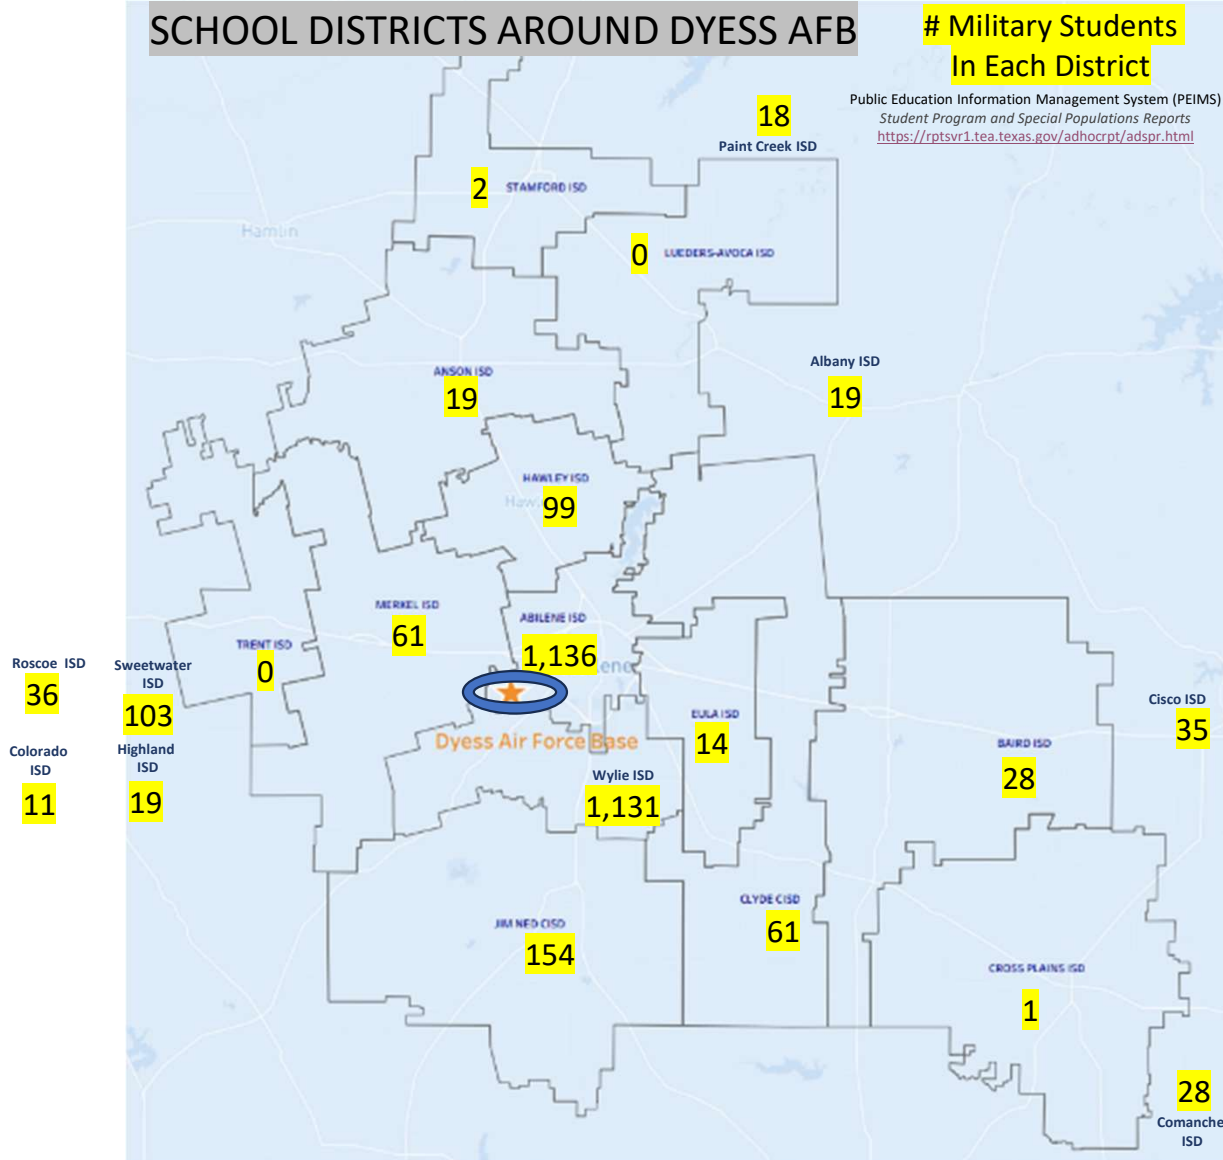

C

AI SD- 1,136

A

BAIRD-28

A

JIM NED-154

C

HAWLEY-99

B

CLYDE-61

B

MERKEL-61

A

WYLIE-1,131

N/R

Texas Leadership Academy (TLCA) -82

SCHOOL DISTRICTS AROUND DYESS AFB

Military Students In Each District

Public Education Information Management System (PEIMS)
Student Program and Special Populations Reports
<https://rptsvr1.tea.texas.gov/adhocrpt/adspr.html>