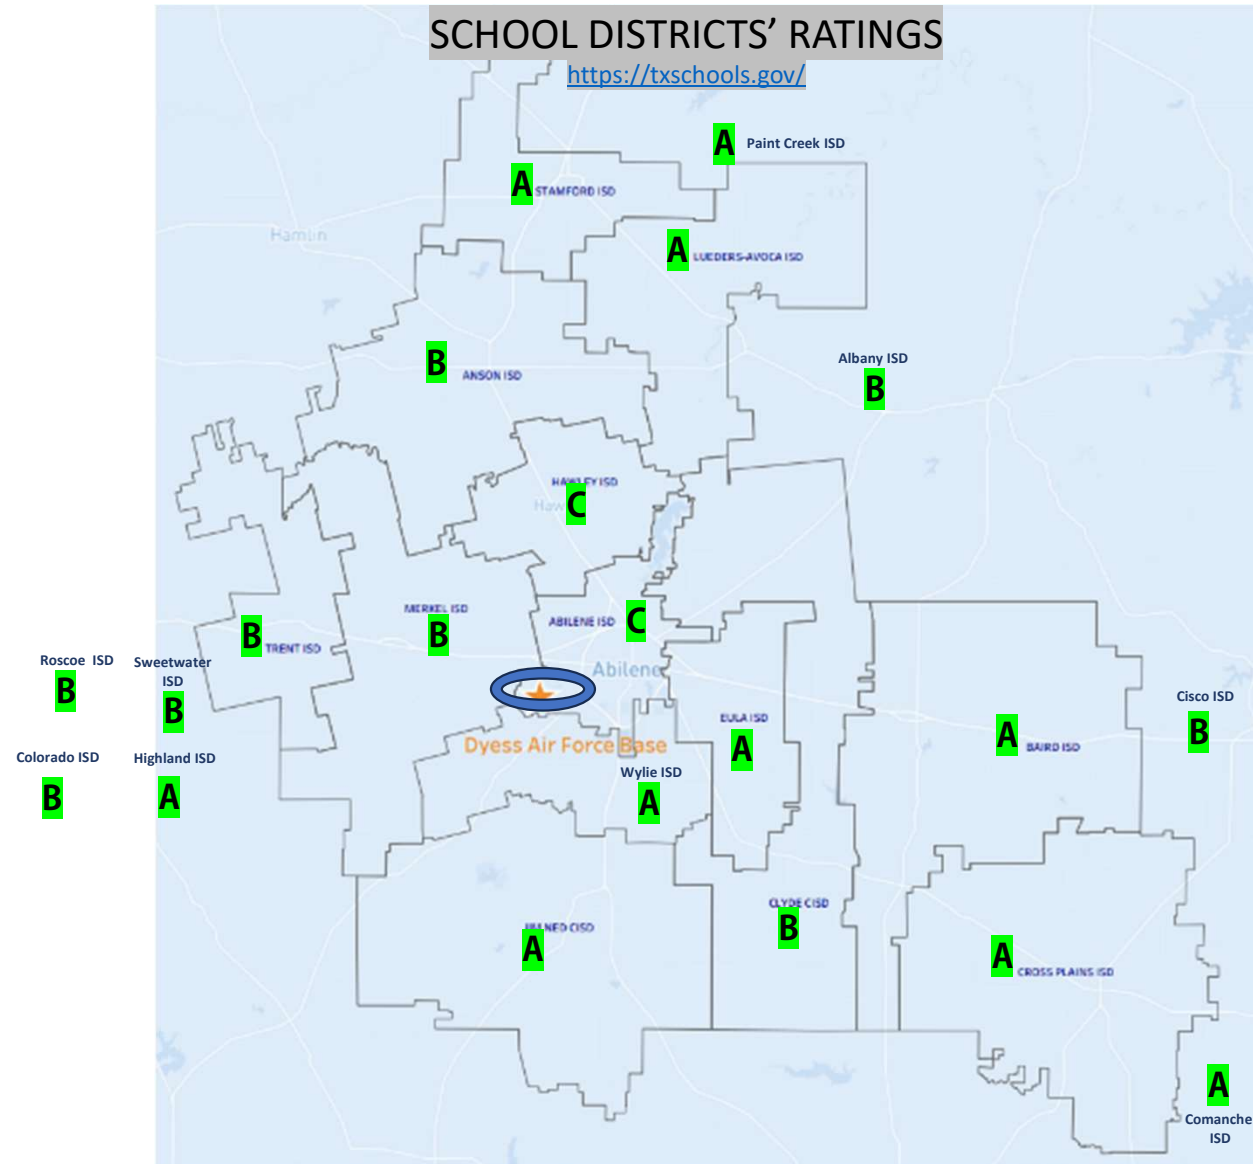

A

BAIRD-28

A

JIM NED-154

C

HAWLEY-99

B

CLYDE-61

B

MERKEL-61

A

WYLIE-1,131

N/R

Texas Leadership Academy (TLCA) -82

### SCHOOL DISTRICTS' RATINGS

<https://txschools.gov/>