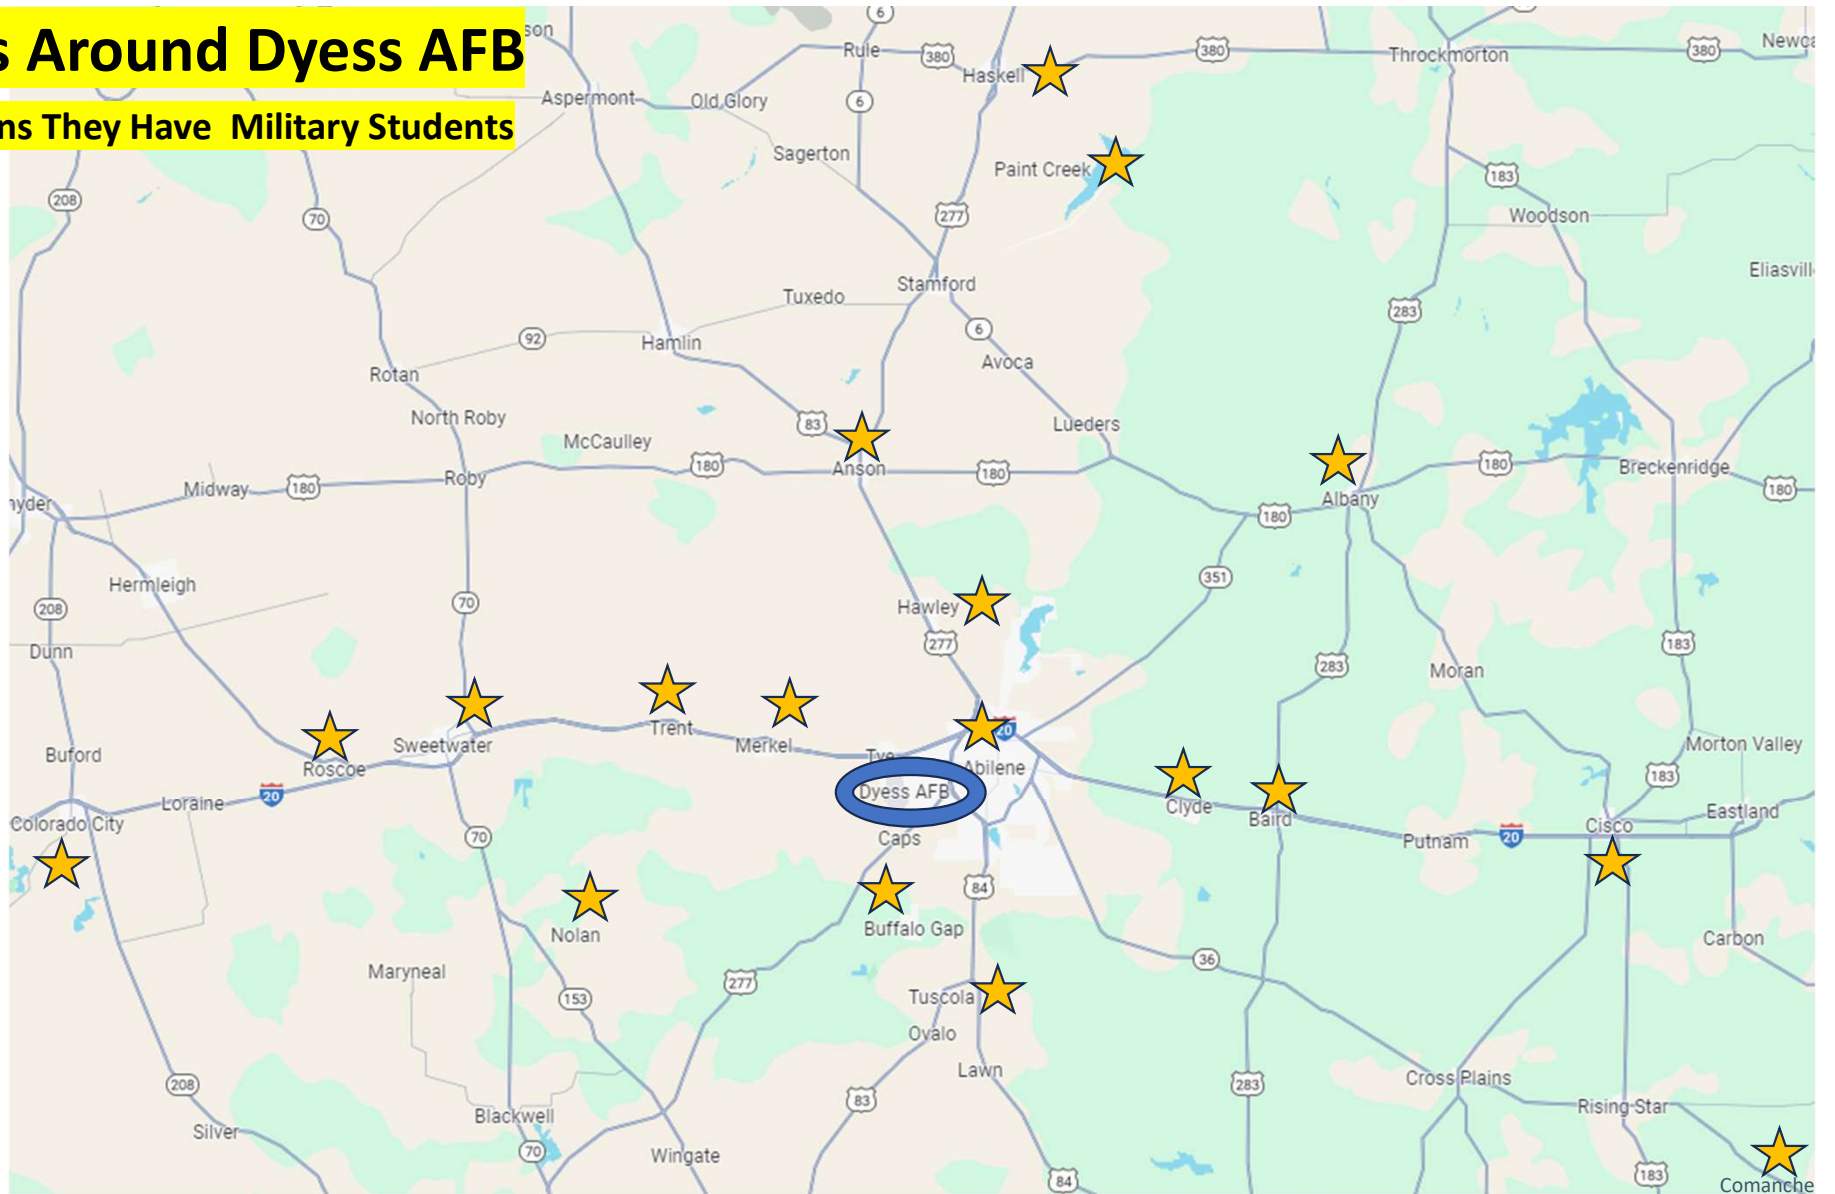

# Cities Around Dyess AFB

★ Means They Have Military Students

C

AI SD- 1,136

A

BAIRD-28

A

JIM NED-154