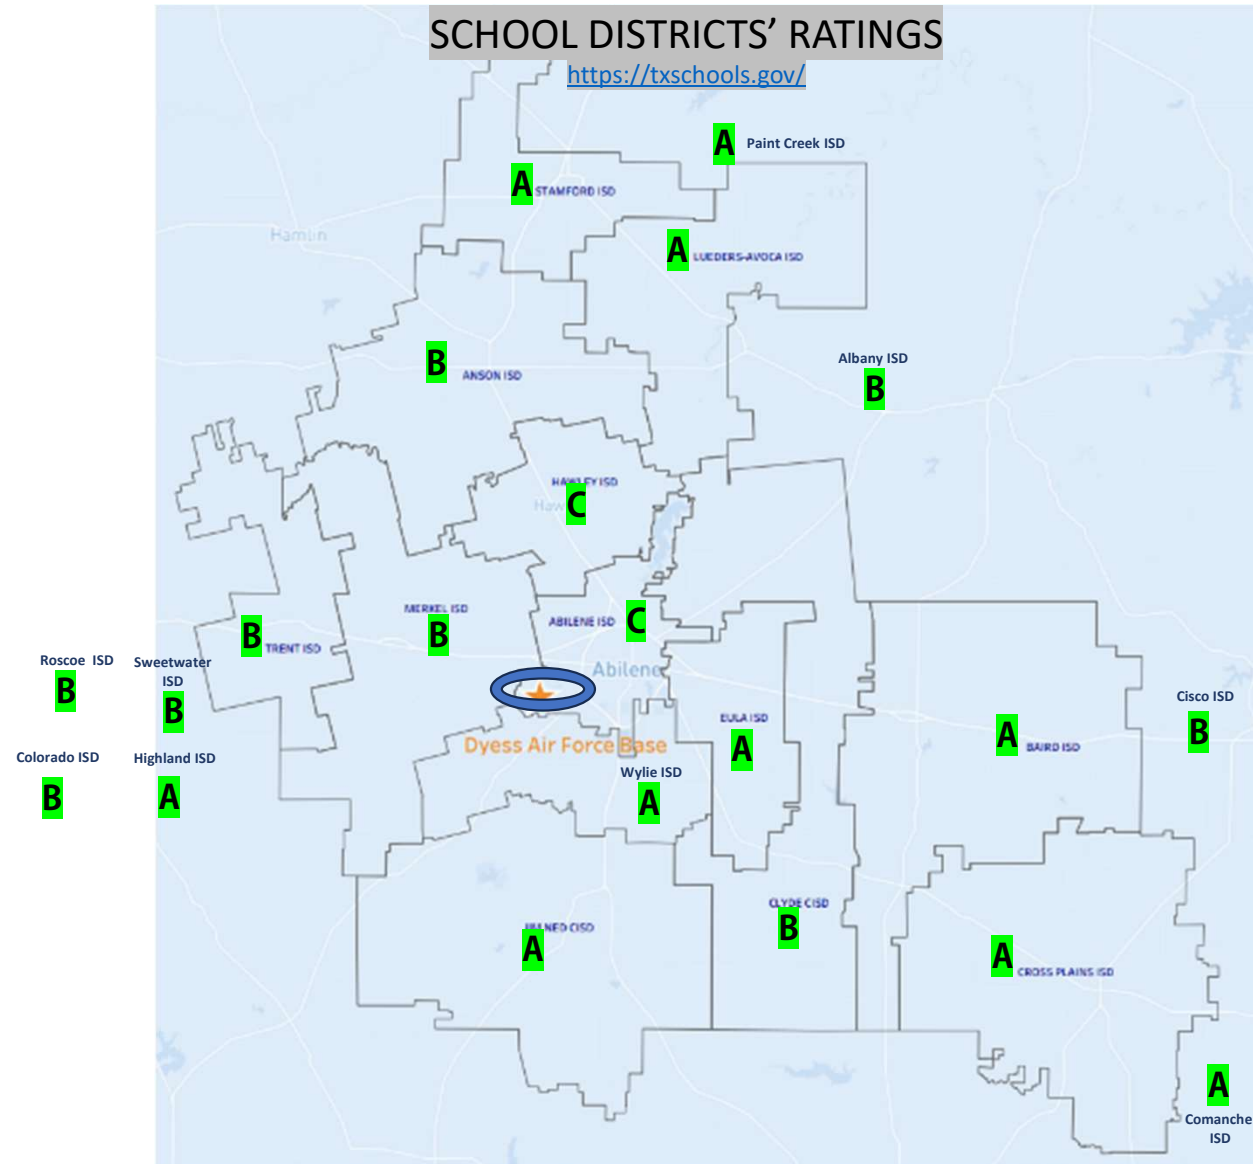

C

AISSD- 1,136

A

BAIRD-28

A

JIM NED-154

C

HAWLEY-99

B

CLYDE-61

B

MERKEL-61

A

WYLIE-1,131

N/R

Texas Leadership Academy (TLCA) -82

SCHOOL DISTRICTS' RATINGS

<https://txschools.gov/>