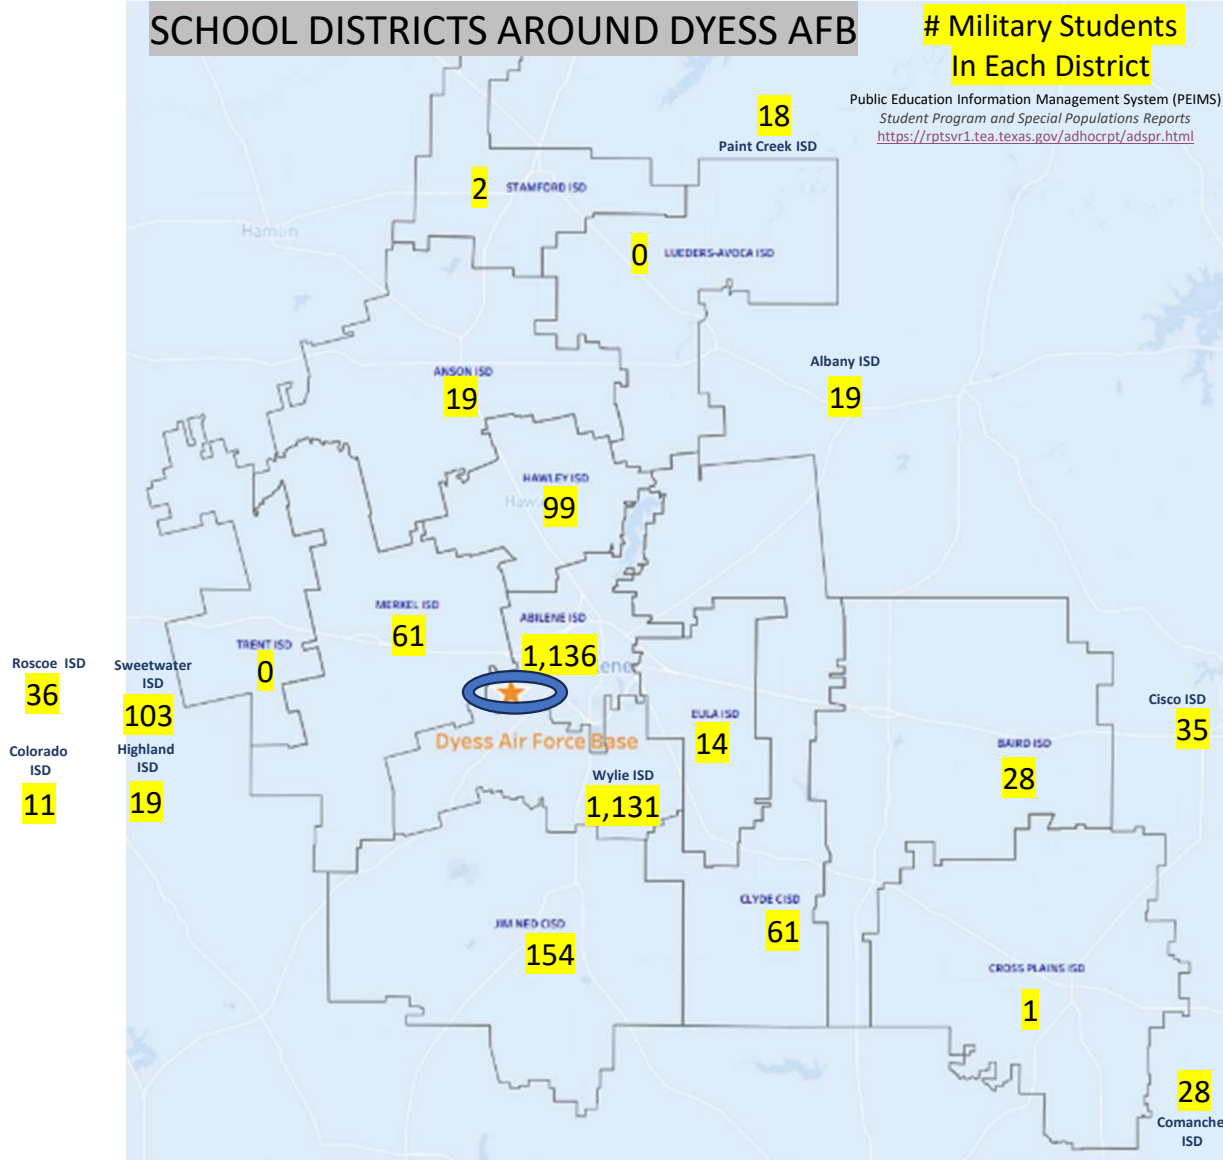

Cities Around Dyess AFB

★ Means They Have Military Students

C

AI SD- 1,136

A

BAIRD-28

A

JIM NED-154

N/R

Texas Leadership Academy (TLCA) -82

SCHOOL DISTRICTS AROUND DYESS AFB

Military Students In Each District

Public Education Information Management System (PEIMS)
Student Program and Special Populations Reports
<https://rptsvr1.tea.texas.gov/adhocrpt/adspr.html>