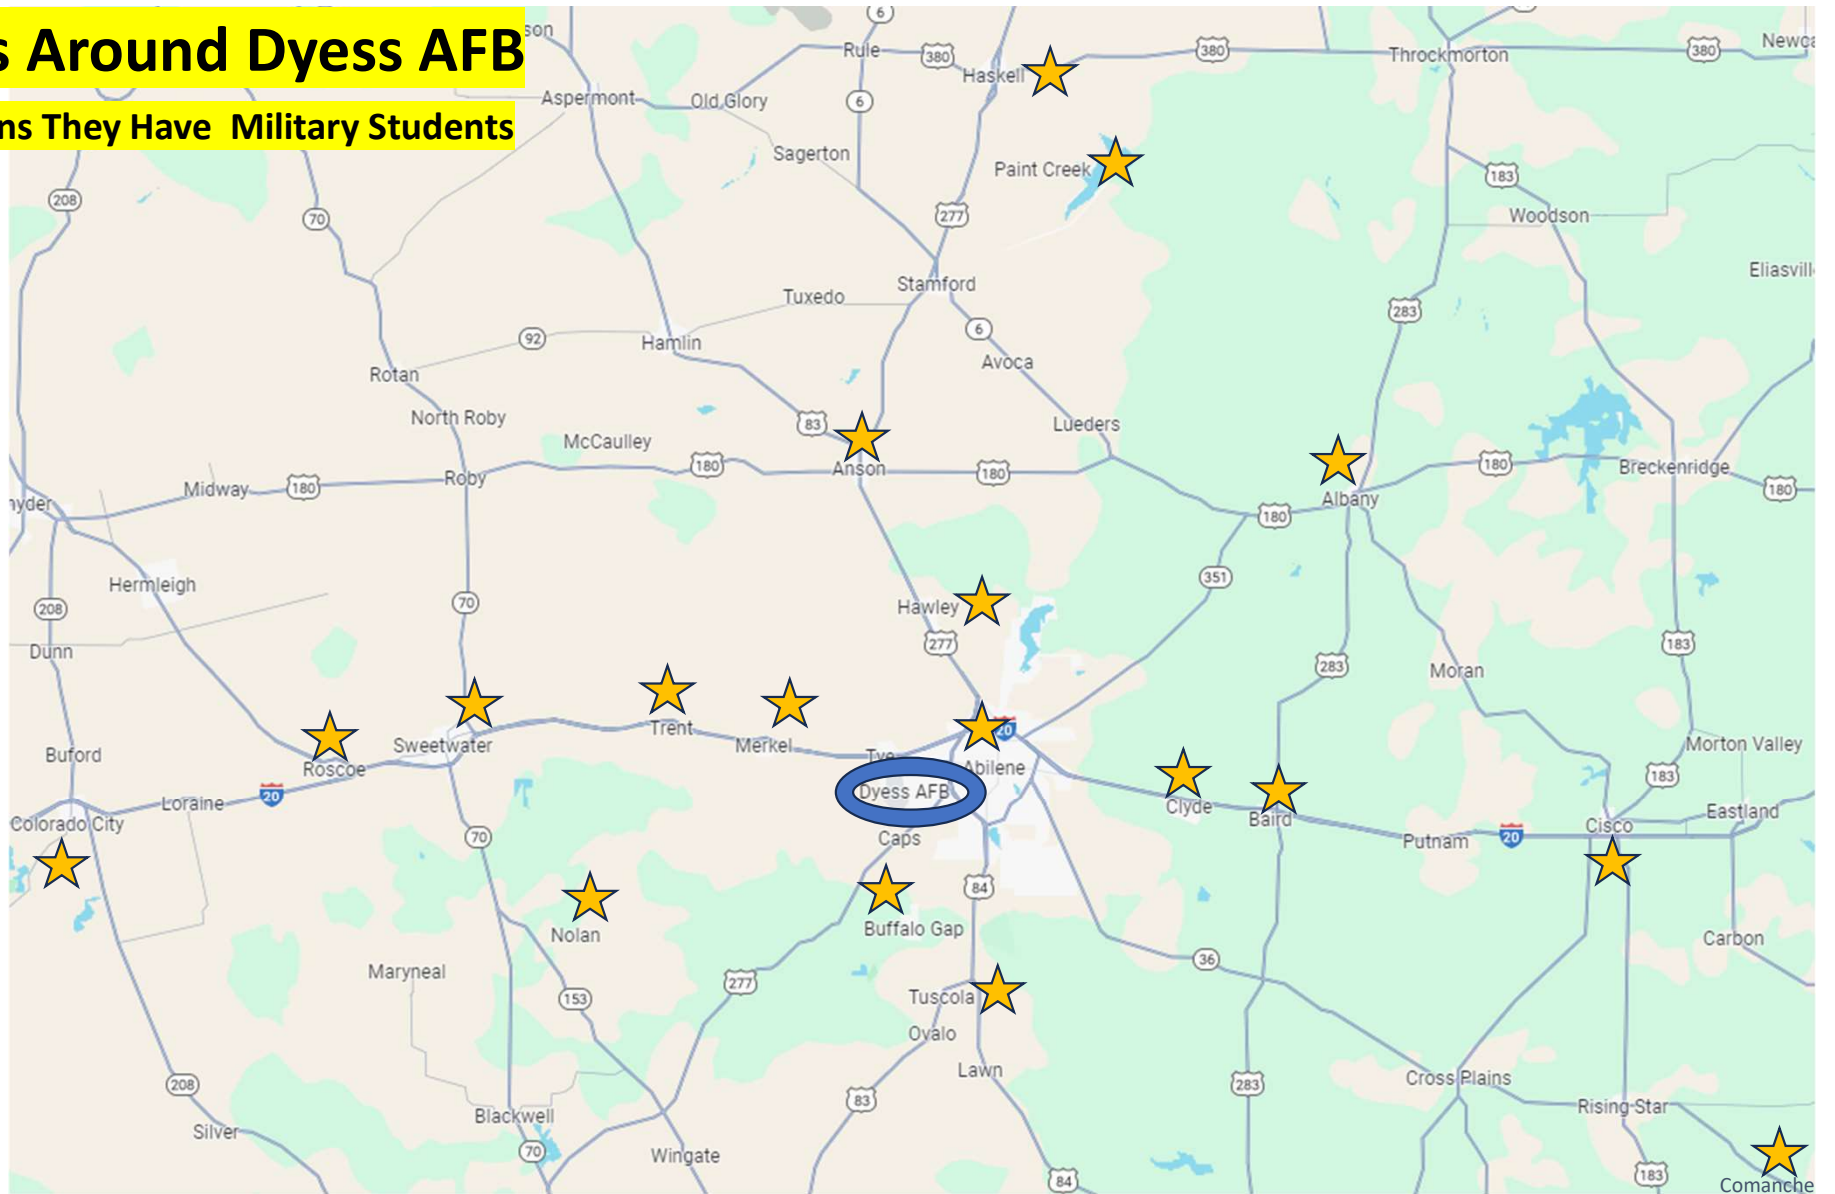

Cities Around Dyess AFB

★ Means They Have Military Students

C

AI SD- 1,136

A

BAIRD-28

A

JIM NED-154